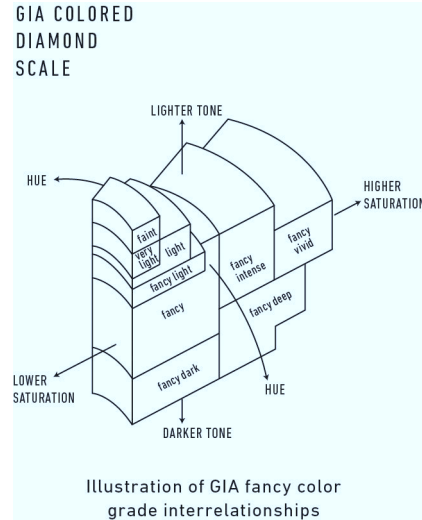

Verify this report at gia.edu

GIA COLORED DIAMOND REPORT

November 21, 2014
Report Type ..... Identification and Origin Report
GIA Report Number 2165776378
Shape and Cutting Style ..... Round Brilliant
Measurements ..... 6.52 - 6.61 x 4.28 mm
Carat Weight ..... 1.25 carat
Color Grade ..... Fancy White
Color Origin ..... Natural
Color Distribution ..... Even

ADDITIONAL INFORMATION

SAMPLE PDF

The results documented in this report refer only to the diamond described, and were obtained using the techniques and equipment used by GIA at the time of examination. This report is not a guarantee or valuation. For additional information and important limitations and disclaimers, please see www.gia.edu/terms or call +1 800 421 7250 or +1 760 603 4500. ©2014 Gemological Institute of America, Inc.

reportcheck.gia.edu

THE SECURITY FEATURES IN THIS DOCUMENT, INCLUDING THE HOLOGRAM, SECURITY SCREEN AND MICROPRINT LINES, IN ADDITION TO THOSE NOT LISTED, EXCEED DOCUMENT SECURITY INDUSTRY GUIDELINES.